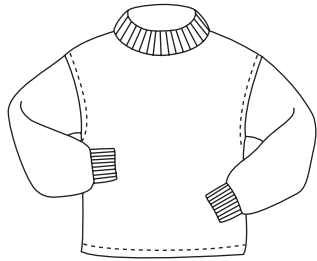

#206 Mock Turtle

Shirt Color:

- ☐ white
- ☐ navy
- ☐ black

Shirt Size:

- ☐ S
- ☐ M
- ☐ L
- ☐ XL

Shirt Total: $14.00

Embroidery

Design #: _____

Location:

- ☐ Left Chest
- ☐ Center Chest
- ☐ Back

If Applicable:

Left Dog:

- ☐ Fawn
- ☐ Brindle
- ☐ Uncropped Ears
- ☐ Cropped Ears

Right Dog:

- ☐ Fawn
- ☐ Brindle
- ☐ Uncropped Ears
- ☐ Cropped Ears

Dog/Kennel Name:

Lettering Color:

EMB Total: $

Total: $